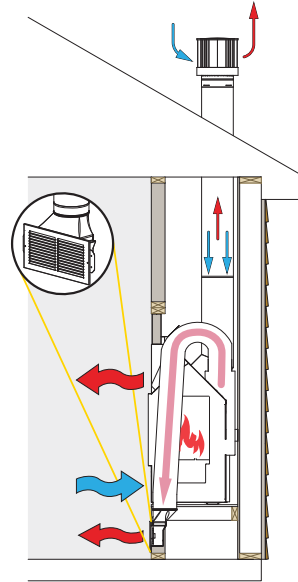

Interior Transfer Kit

Callaway 72 Only

Transfer heat from the fireplace directly to other rooms in the home with an interior heat transfer kit. Allows up to 25% Heat Distribution (2 kits) - 3' Min. - 25' Max.