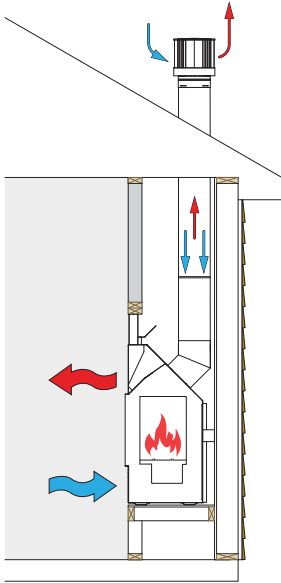

CALLAWAY SERIES

Fireplace brochures are for advertising purposes only. Refer to the specific fireplace manual for installation.

Kozy 'Heat Distribution'

Direct Vent No Heat Distribution