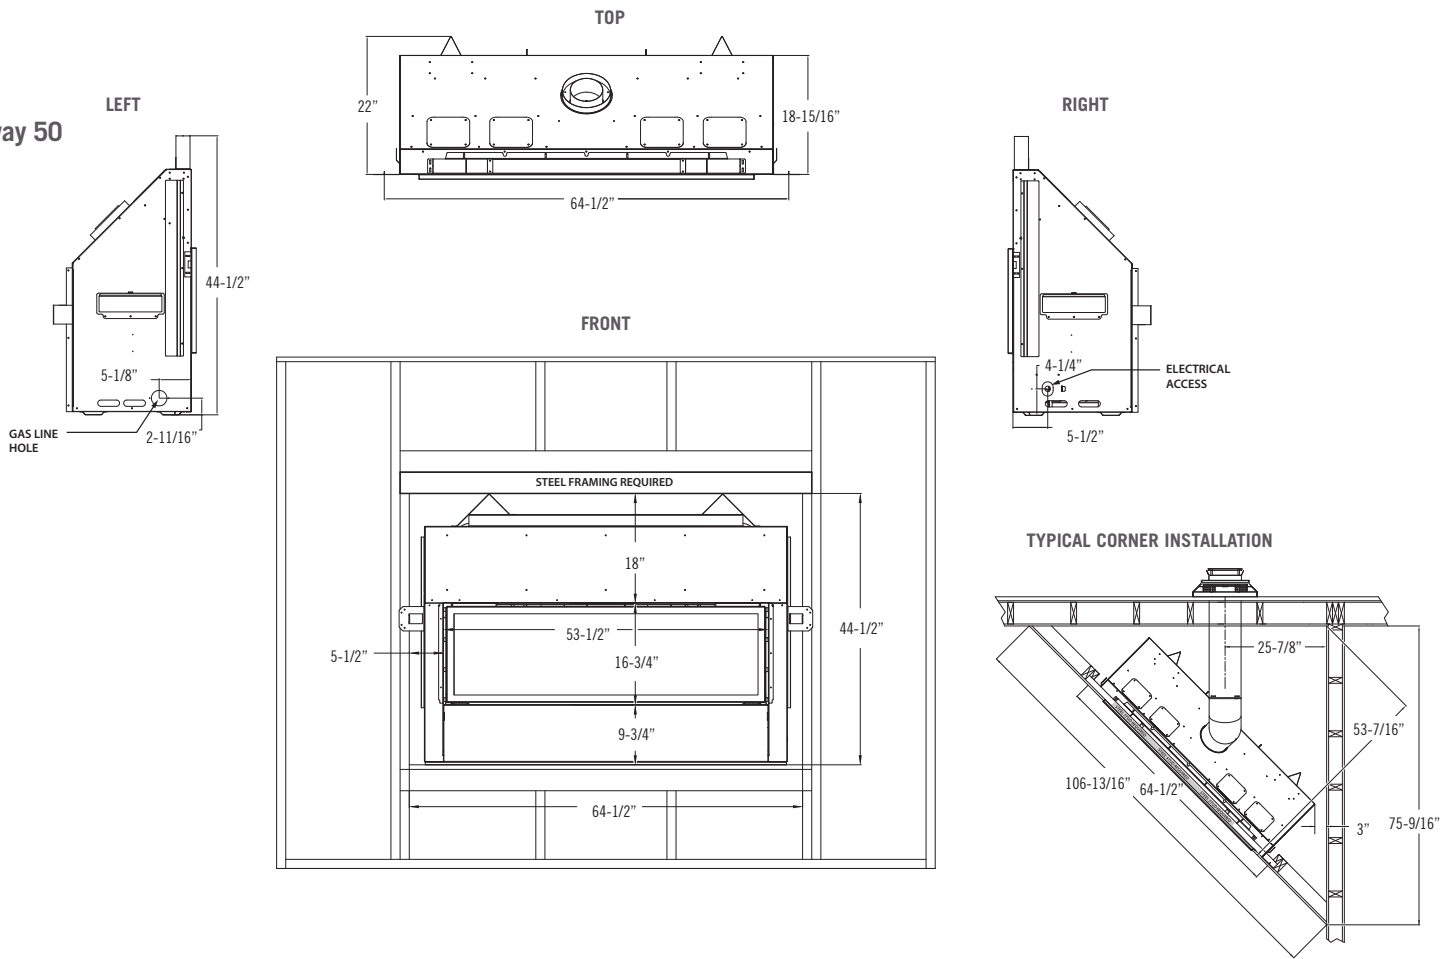

Callaway 50

Outdoor Covered Fireplace Install

- Fireplace operation is approved from 40 degrees F to 110 degrees F
- All wiring connections shall be in accordance with outdoor requirements of NECA NFPA 70
- All clearances and requirements in your appliance manual must be adhered to