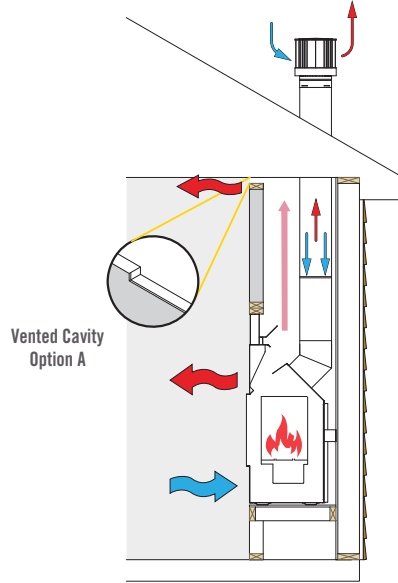

Vented Cavity

Vented Cavity
Option A

Callaway 72 Only

Callaway 72 offers the option to leave a minimum sized opening in the fireplace cavity. This installation option allows for combustible facing materials (shiplap, barn wood), heat reduction for a TV above the fireplace, and the ability to bring a 6" mantle down to the 3/4" finishing edge of the fireplace. See installation manual for complete details and requirements.