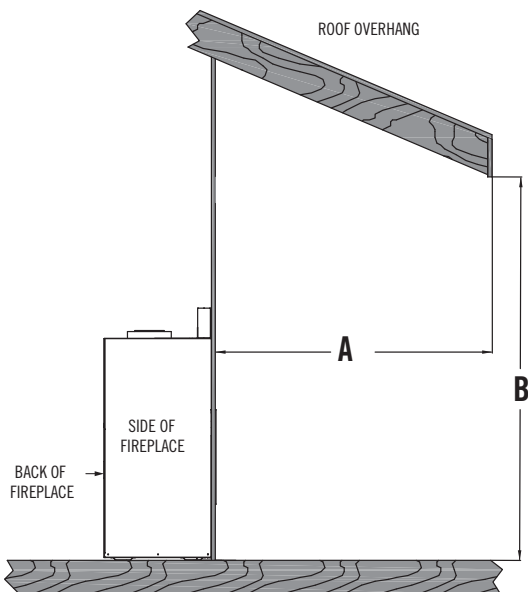

The overhang (A) must be a minimum of 1/2 or greater of the roofline elevation (B) above the base of the fireplace.

The width of the overhang to each side of the appliance (C) must be a minimum of 1/2 or greater of the roofline elevation (B) above the base of the fireplace.