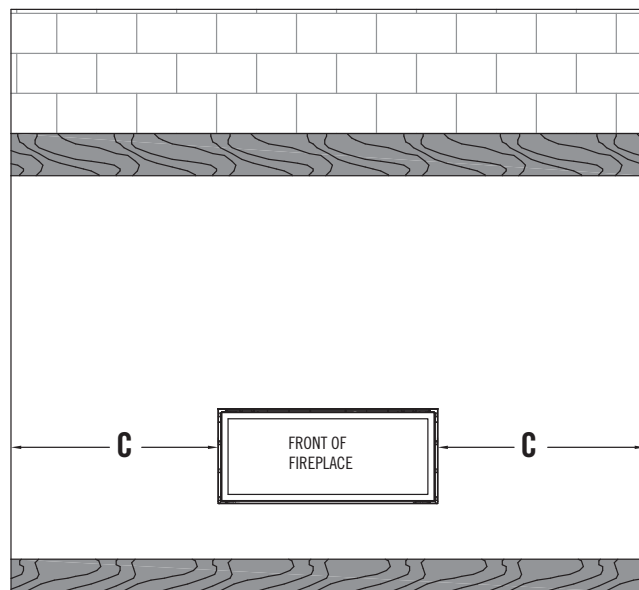

Callaway 50

Outdoor Covered Fireplace Install

- Fireplace operation is approved from 40 degrees F to 110 degrees F
- All wiring connections shall be in accordance with outdoor requirements of NECA NFPA 70
- All clearances and requirements in your appliance manual must be adhered to

The overhang (A) must be a minimum of 1/2 or greater of the roofline elevation (B) above the base of the fireplace.

The width of the overhang to each side of the appliance (C) must be a minimum of 1/2 or greater of the roofline elevation (B) above the base of the fireplace.