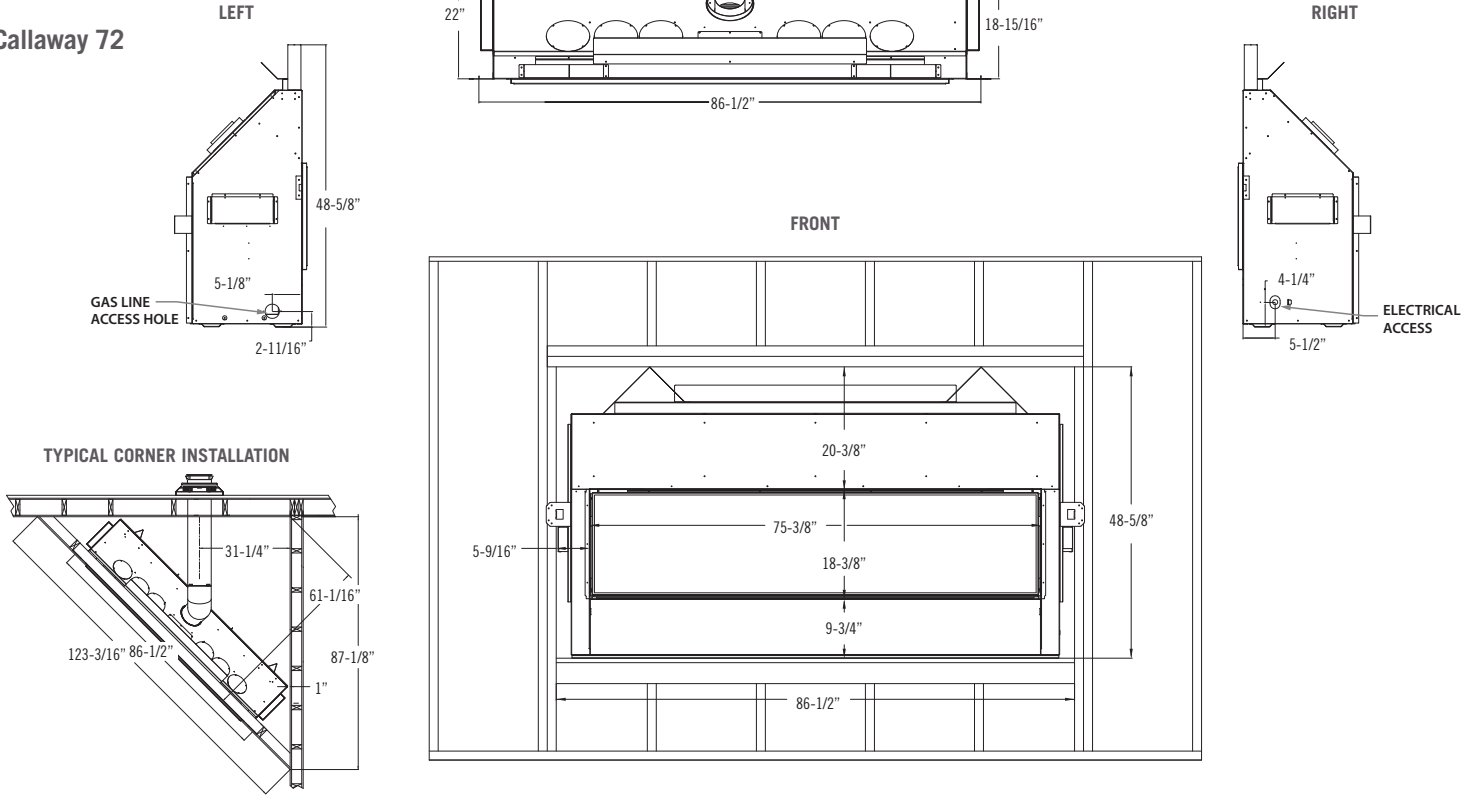

CALLAWAY SERIES

Specifications

Callaway 72

Clearances | Without Komfort Zone Kit

Model	Callaway 50	Callaway 72
From appliance top stand-off brackets	3-1/2"	0"
From appliance left & right stand-off brackets	0"	0"
From appliance back stand-off brackets	0"	0"
From appliance corners	3"	1"
From appliance front	36"	36"
Appliance sides to adjacent sidewall	3"	6"
Fireplace finishing edge to 3/4" trim	18"	16-1/2"
Mantle 6" deep from fireplace finishing edge	21-1/2"	20"
Mantle 6" deep from fireplace enclosure floor	48"	48-1/4"
Minimum height of fireplace enclosure	48"	79-1/4"