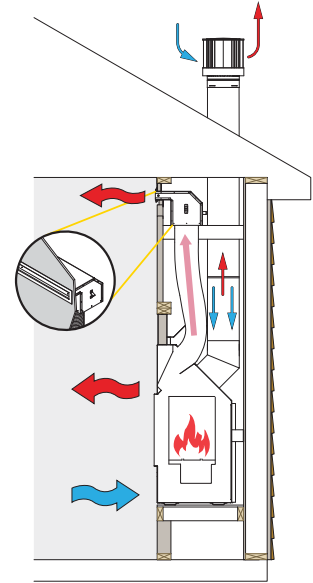

Komfort Zone Kit

This kit requires (4) 5" aluminum flex pipes for the Callaway 50 & (6) 6" aluminum flex pipes for the Callaway 72, to be ran into a plenum that can be installed above the fireplace and divert a large portion of radiant heat. This installation option allows for combustible facing materials (shiplap, barn wood), heat reduction for a TV above the fireplace, and the ability to bring a 6" mantle down to the 3/4" finishing edge of the fireplace. See installation manual for complete details and requirements.