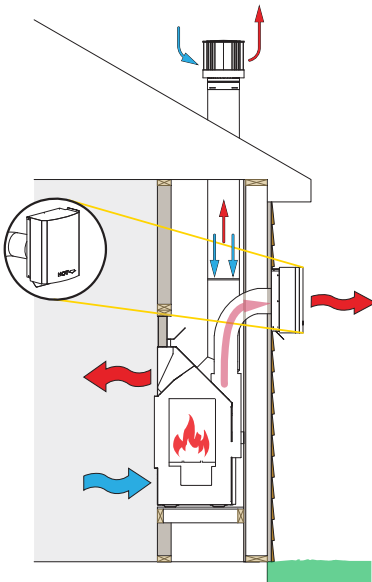

Exterior Transfer Kit

Callaway 72 Only

The exterior heat transfer kit allows you to transfer heat directly outside. Up to 80% heat diffusion (2 kits) - 3' Min. - 25' Max. with variable speed control included