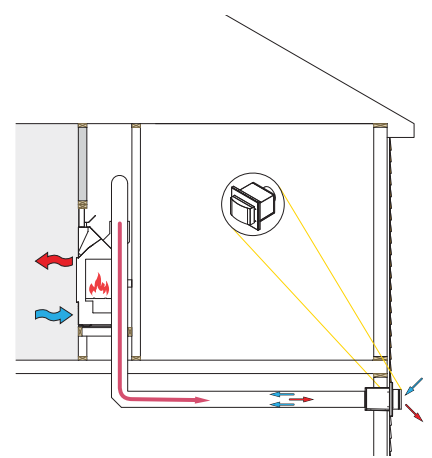

Power Vent

Callaway 72 Only

The Callaway 72 has been approved for horizontal power vent applications. See installation manual for complete details and requirements.

- 6-5/8" x 4" Venting
- 100' Max. Run (60' Vertical/ 60'Horizontal Run Max.)
- 8' Max Vertical Drop Allowed
- Max. 8 - 90° Elbows (or up to 16 - 45° Elbows)
- Kozy Power Vent (KPV) System.

Wiring Harness Required and Sold Separately

In order to continually provide the highest quality product available, features/options, specifications & dimensions are subject to change. Refer to the unit installation manual for complete installation instructions. Installation must conform with local building codes. **In some regions it may be possible that this appliance qualifies for an energy rebate. See your local dealer for details regarding promotions and qualifications.**

Manufactured by Husong Mfg. Co., Inc.
204 Industrial Park Drive, Lakefield, MN 56150
Phone 1-800-253-4904 www.kozyheat.com

4-19

Product Line:

For complete information on the Kozy Heat product line, please contact us at:

FOR CALIFORNIA RESIDENTS ONLY

⚠ California Proposition 65 Warning

WARNING: This product can expose you to chemicals including Carbon Monoxide, that is an externally vented by-product of fuel combustion, which is [are] known to the State of California to cause birth defects or other reproductive harm. For more information, visit www.P65Warnings.ca.gov.